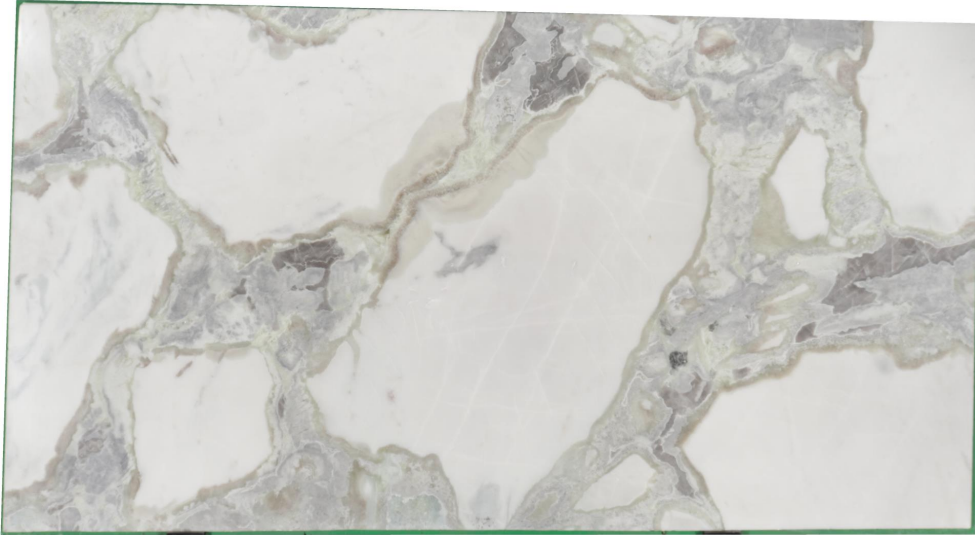

MARBLHOUSS

oyster blue extra

Slab Details

Material	MARBLE
Size	129" x 70" 61.7ft ²
Thickness	2cm
Inventory ID	oyster blue extra #15

Marblhous

Phone: 203-353-9119 Address: 88 Taylor Reed Place, Stamford, CT 06906