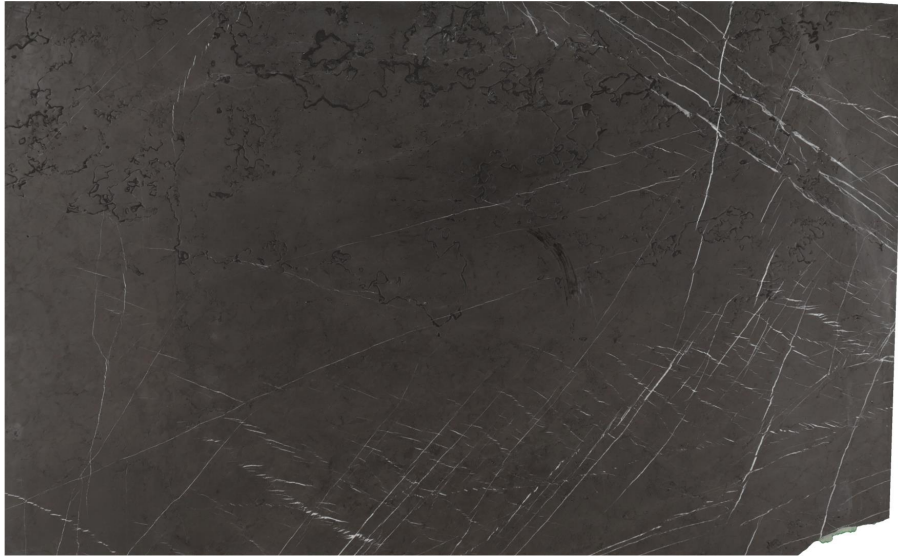

MARBLHOUSS

pietra grey

Slab Details

Material	QUARTZITE
Size	113" x 71" 55.7ft ²
Thickness	3cm
Inventory ID	Pietra Grey #4

Marblhouss

Phone: 203-353-9119 Address: 88 Taylor Reed Place, Stamford, CT 06906

www.marblhouss.online