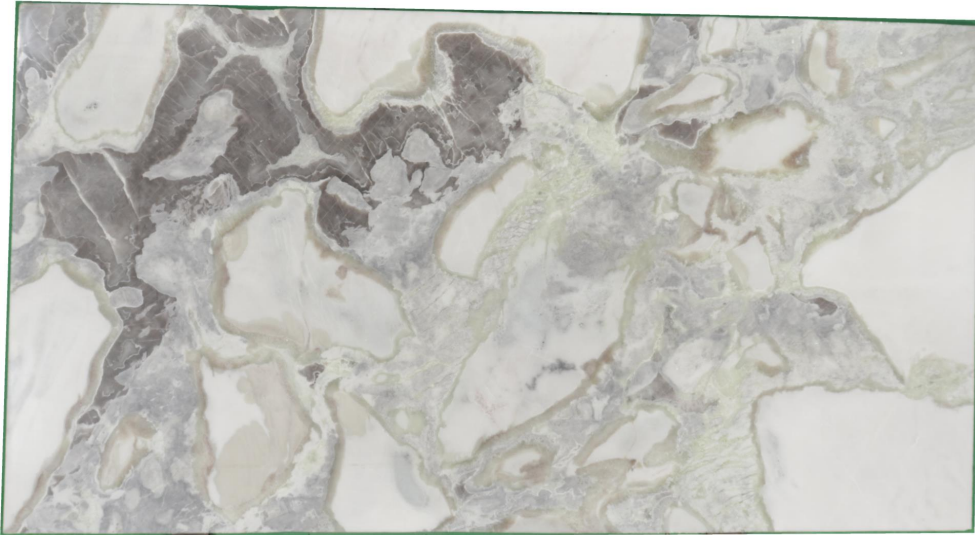

MARBLHOUSS

oyster blue extra

Slab Details

| | |
|--------------|--------------------------------|
| Material | MARBLE |
| Size | 129" x 70" 62.1ft ² |
| Thickness | 2cm |
| Inventory ID | oyster blue extra #3 |