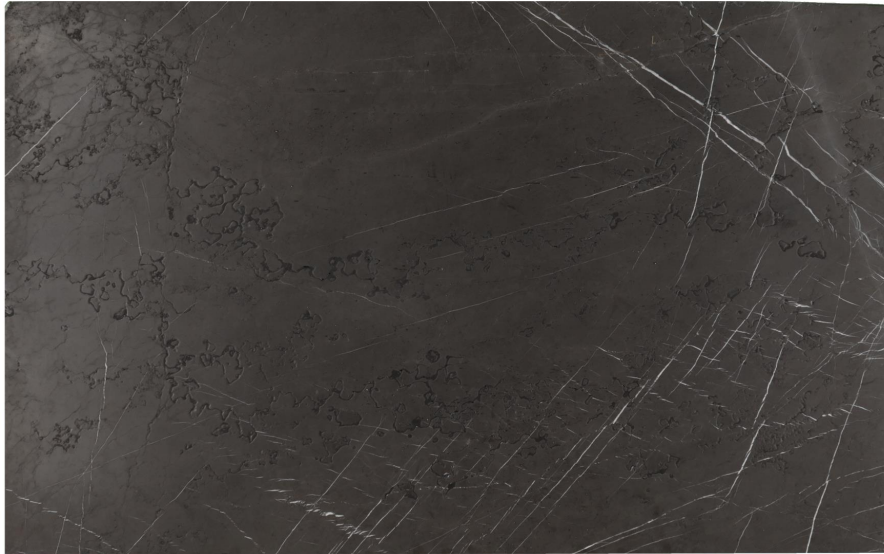

MARBLHOUSS

pietra grey

Slab Details

Material	QUARTZITE
Size	115" x 71" 56.7ft ²
Thickness	3cm
Inventory ID	Pietra Grey #6

Marblhouss

Phone: 203-353-9119 Address: 88 Taylor Reed Place, Stamford, CT 06906

www.marblhouss.online