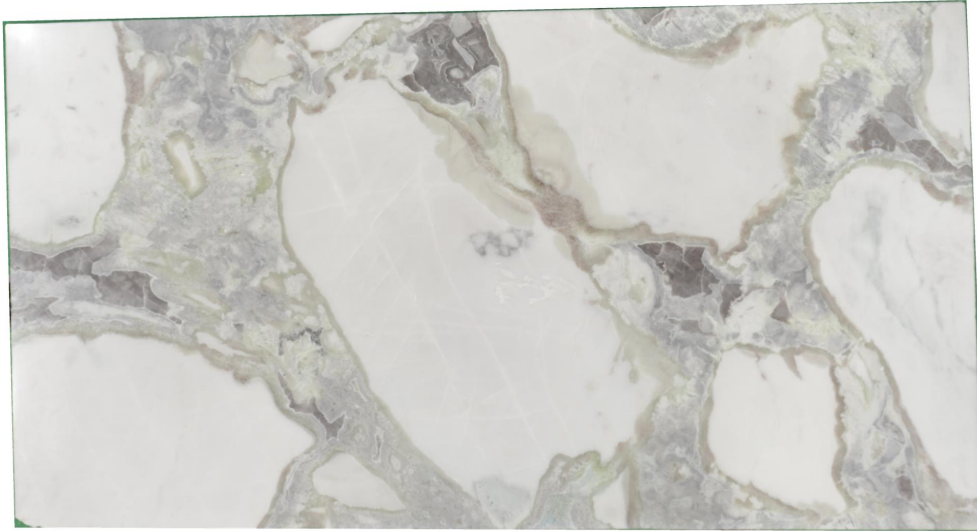

# MARBLHOUSS

oyster blue extra

## Slab Details

---

Material	MARBLE
Size	128" x 69" 60.9ft <sup>2</sup>
Thickness	2cm
Inventory ID	oyster blue extra #14

Marblhous

Phone: 203-353-9119 Address: 88 Taylor Reed Place, Stamford, CT 06906

---

[www.marblhous.online](http://www.marblhous.online)