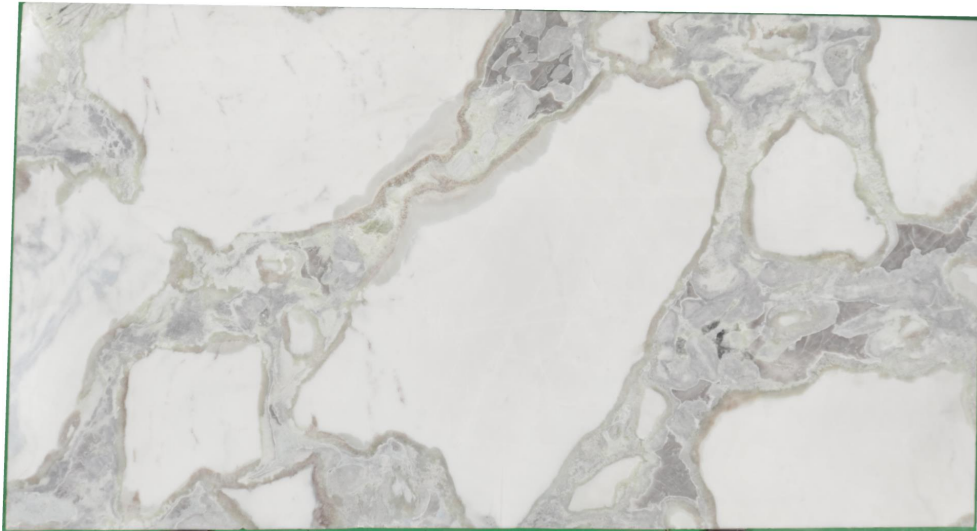

MARBLHOUSS

oyster blue extra

Slab Details

Material	MARBLE
Size	128" x 70" 61.8ft ²
Thickness	2cm
Inventory ID	oyster blue extra #17

Marblhous

Phone: 203-353-9119 Address: 88 Taylor Reed Place, Stamford, CT 06906