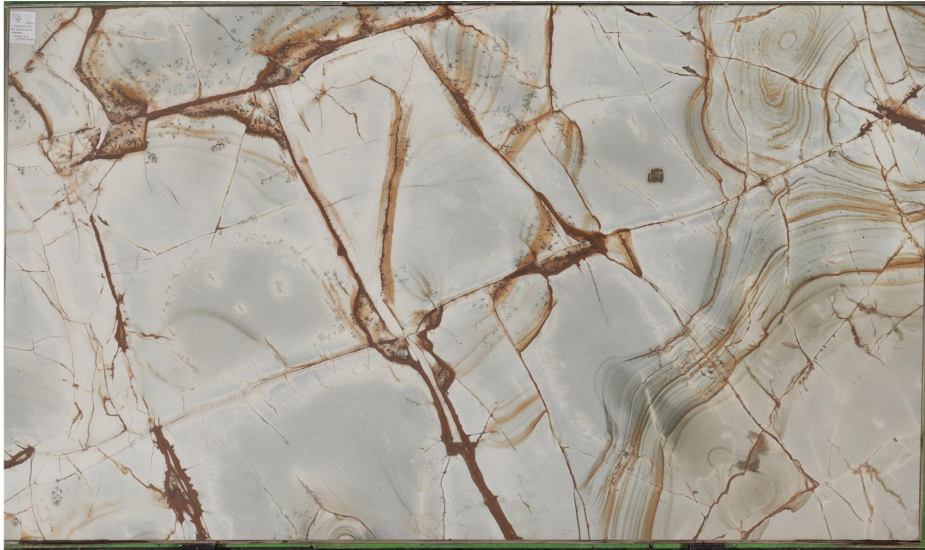

MARBLHOUSS

palomino blue

Slab Details

Material	QUARTZITE
Size	133" x 79" 72.9ft ²
Thickness	3cm
Inventory ID	palomino #2

Marblhouss

Phone: 203-353-9119 Address: 88 Taylor Reed Place, Stamford, CT 06906

www.marblhouss.online