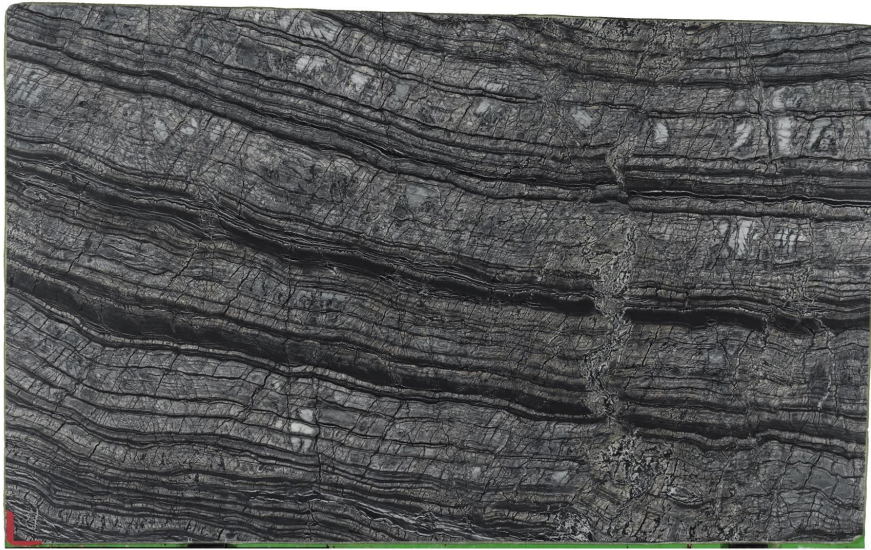

MARBLHOUSS

KENYA BLACK

Slab Details

Material	QUARTZITE
Size	115" x 72" 57.1ft ²
Thickness	3cm
Inventory ID	kenya black #70

Marblhouss

Phone: 203-353-9119 Address: 88 Taylor Reed Place, Stamford, CT 06906

www.marblhouss.online