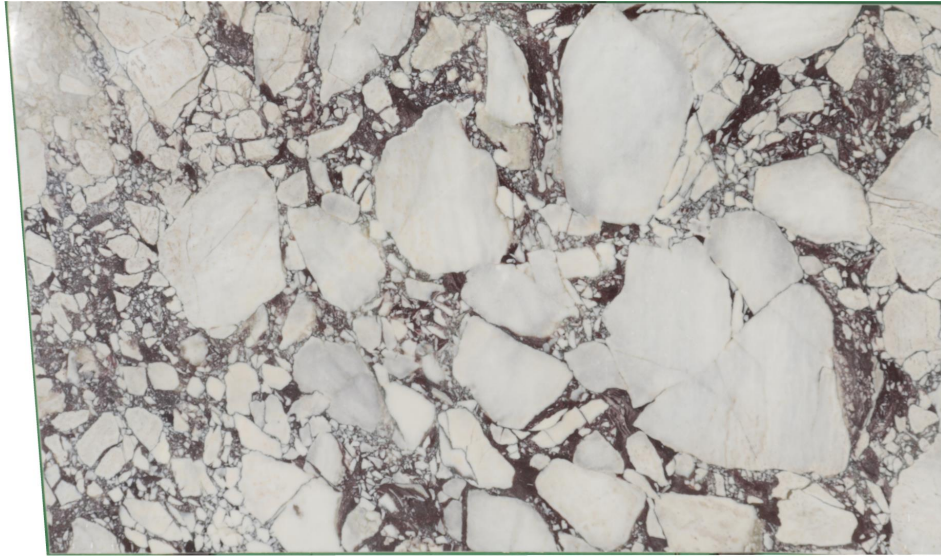

# MARBLHOUSS

calacatta monet extra

## Slab Details

---

Material	MARBLE
Size	121" x 73" 60.6ft <sup>2</sup>
Thickness	2cm
Inventory ID	calacatta monet extra #14