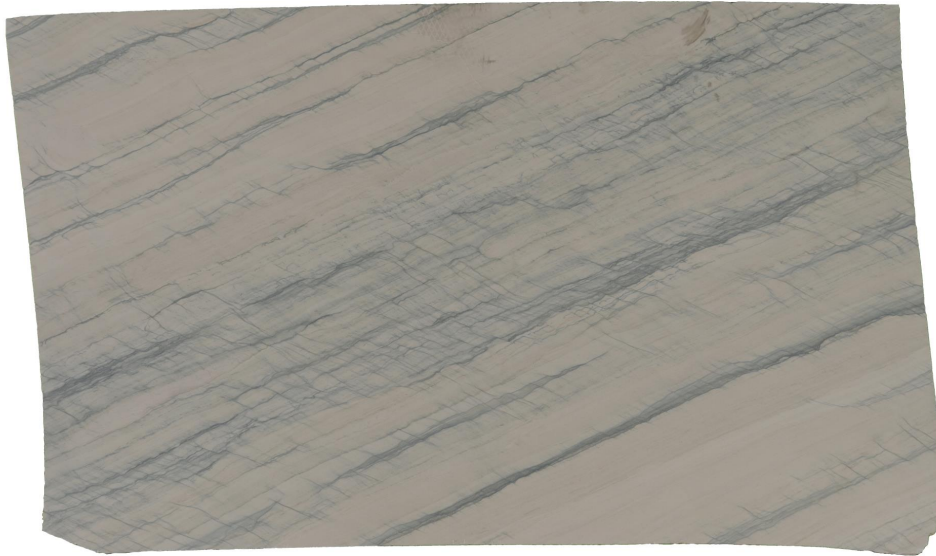

MARBLHOUSS

BLUE JEANS

Slab Details

Material	QUARTZITE
Size	122" x 75" 63.9ft ²
Thickness	3cm
Inventory ID	BLUE JEANS #4

Marblhouss

Phone: 203-353-9119 Address: 88 Taylor Reed Place, Stamford, CT 06906

www.marblhouss.online