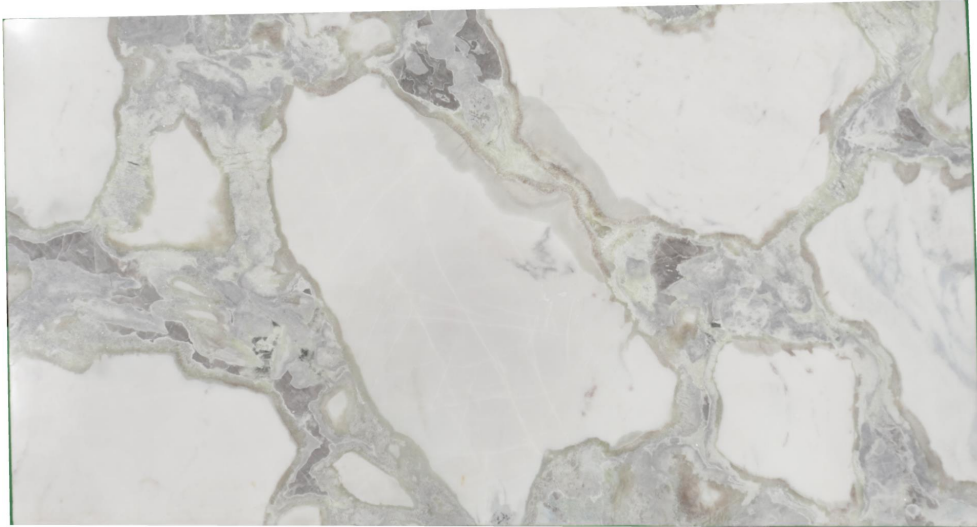

MARBLHOUSS

oyster blue extra

Slab Details

Material	MARBLE
Size	128" x 69" 60.8ft ²
Thickness	2cm
Inventory ID	oyster blue extra #16

Marblhous

Phone: 203-353-9119 Address: 88 Taylor Reed Place, Stamford, CT 06906