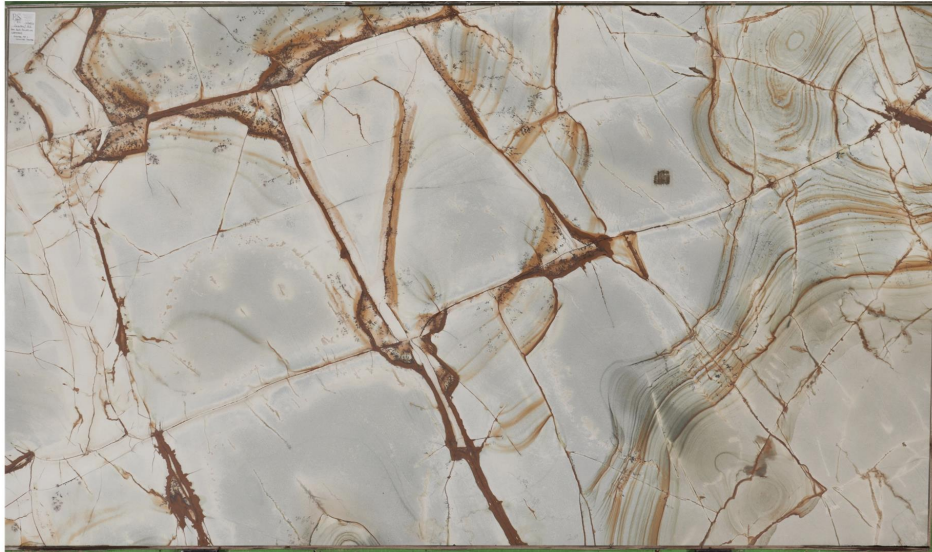

# MARBLHOUSS

palomino blue

## Slab Details

---

Material	QUARTZITE
Size	132" x 78" 71.4ft <sup>2</sup>
Thickness	3cm
Inventory ID	palomino #1

Marblhouss

Phone: 203-353-9119 Address: 88 Taylor Reed Place, Stamford, CT 06906

---

[www.marblhouss.online](http://www.marblhouss.online)