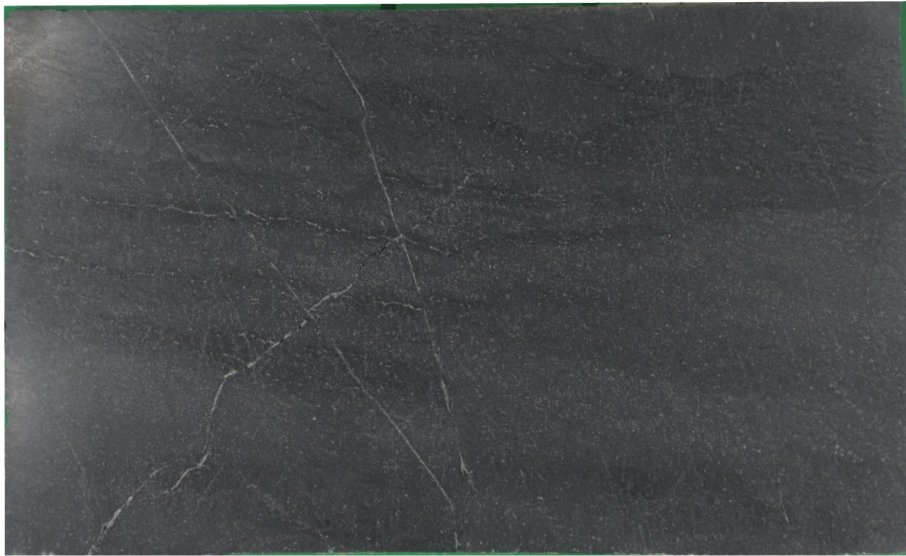

MARBLHOUSS

SOAPSTONE DARK

Slab Details

Material	SOAPSTONE
Size	75" x 59" 30.6ft ²
Thickness	3cm
Inventory ID	soapstone dark #2

Marblhouss

Phone: 203-353-9119 Address: 88 Taylor Reed Place, Stamford, CT 06906