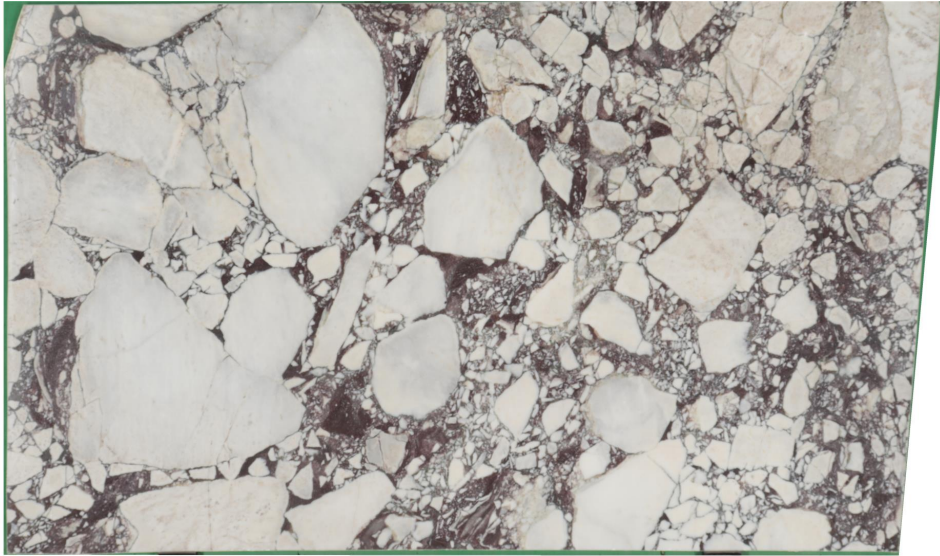

MARBLHOUSS

calacatta monet extra

Slab Details

Material	MARBLE
Size	122" x 73" 60.7ft ²
Thickness	2cm
Inventory ID	calacatta monet extra #9

Marblhouss

Phone: 203-353-9119 Address: 88 Taylor Reed Place, Stamford, CT 06906