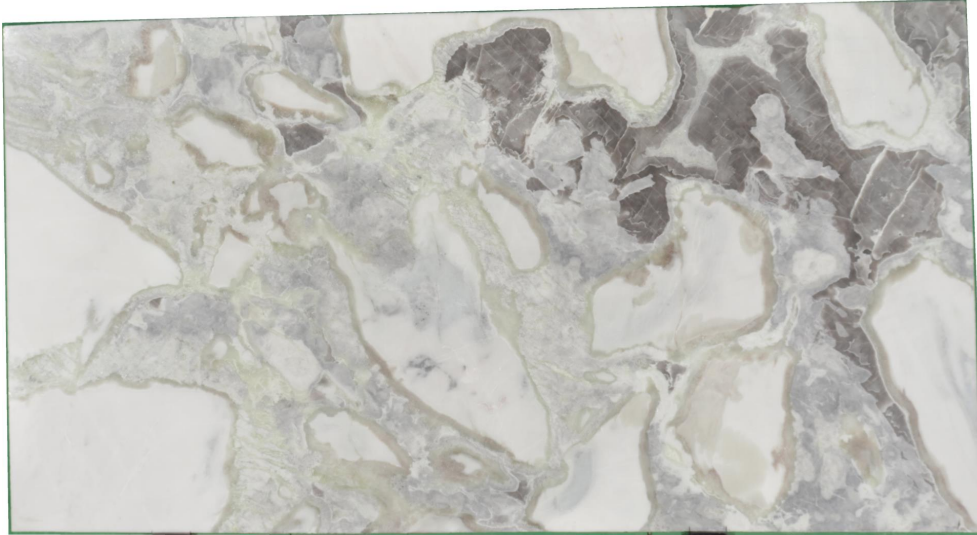

# MARBLHOUSS

oyster blue extra

## Slab Details

---

Material	MARBLE
Size	129" x 70" 61.8ft <sup>2</sup>
Thickness	2cm
Inventory ID	oyster blue extra #4

Marblhous

Phone: 203-353-9119 Address: 88 Taylor Reed Place, Stamford, CT 06906

---

[www.marblhous.online](http://www.marblhous.online)