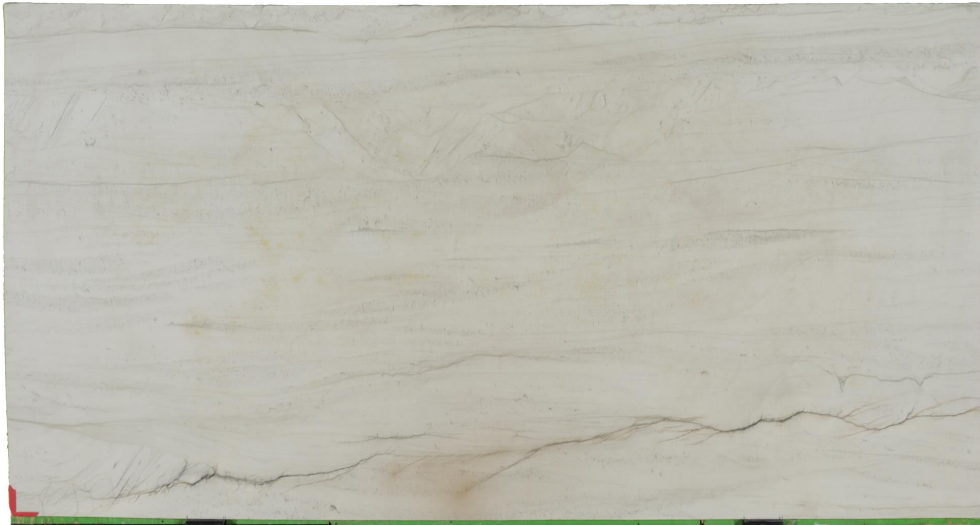

MARBLHOUSS

ARIA QUARTZITE

Slab Details

Material	QUARTZITE
Size	126" x 66" 57.7ft ²
Thickness	2cm
Inventory ID	ARIA QUARTZITE #5

Marblhouss

Phone: 203-353-9119 Address: 88 Taylor Reed Place, Stamford, CT 06906