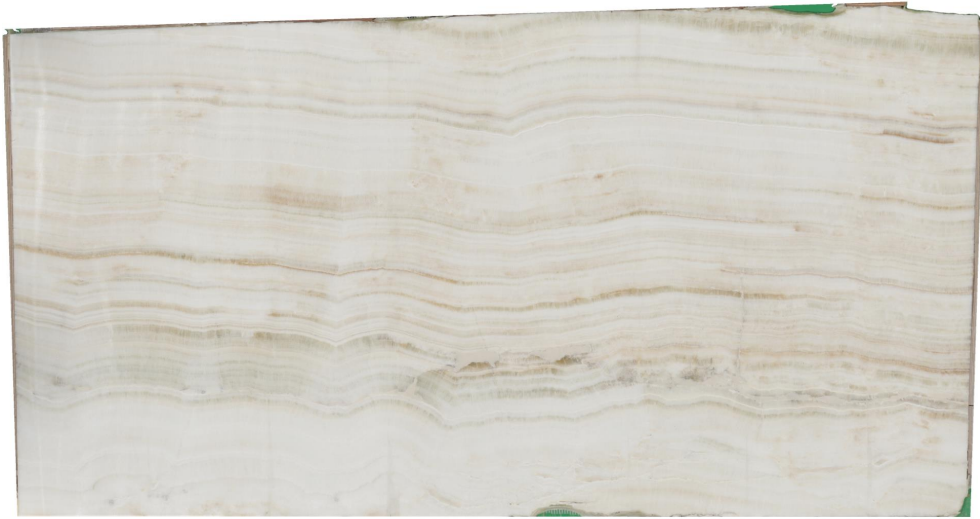

# MARBLHOUSS

## Ivory Onyx

### Slab Details

---

Material	MARBLE
Size	117" x 62" 49.6ft <sup>2</sup>
Thickness	2cm
Inventory ID	Ivory Onyx #2