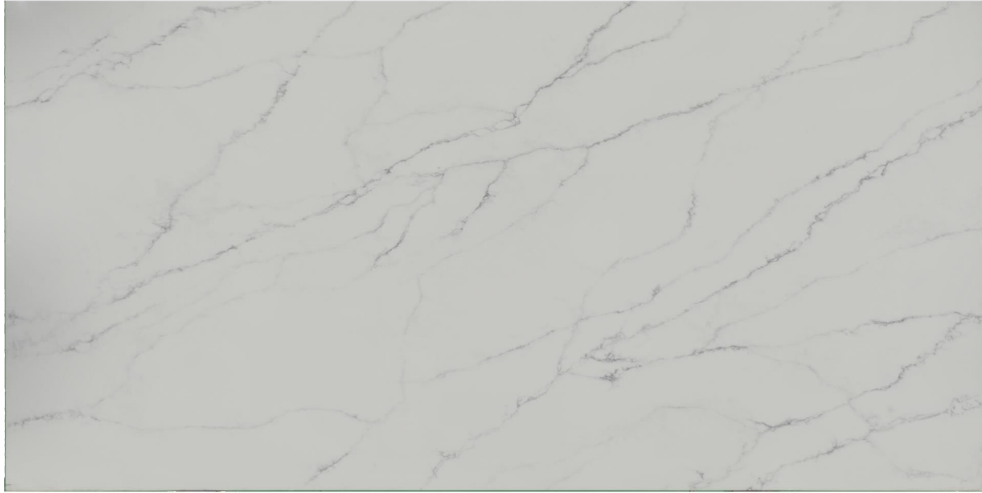

MARBLHOUSS

Nebula Quartz

Slab Details

Material	QUARTZ
Size	126" x 71" 61.9ft ²
Thickness	3cm
Inventory ID	Nebula Quartz #50

Marblhous

Phone: 203-353-9119 Address: 88 Taylor Reed Place, Stamford, CT 06906

www.marblhous.online