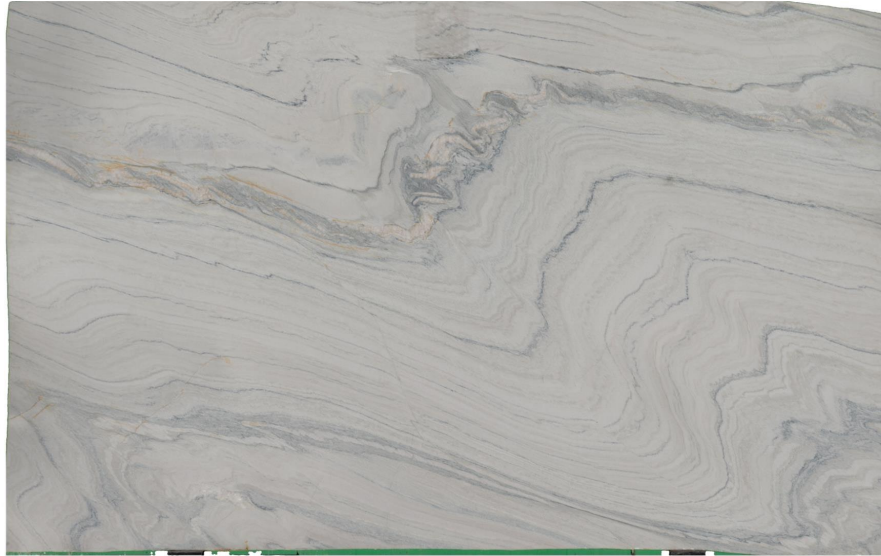

MARBLHOUSS

macaubas fanatsy extra quartzite

Slab Details

Material	QUARTZITE
Size	140" x 79" 76.8ft ²
Thickness	2cm
Inventory ID	Macaubas Fanatsy #35

Marblhous

Phone: 203-353-9119 Address: 88 Taylor Reed Place, Stamford, CT 06906