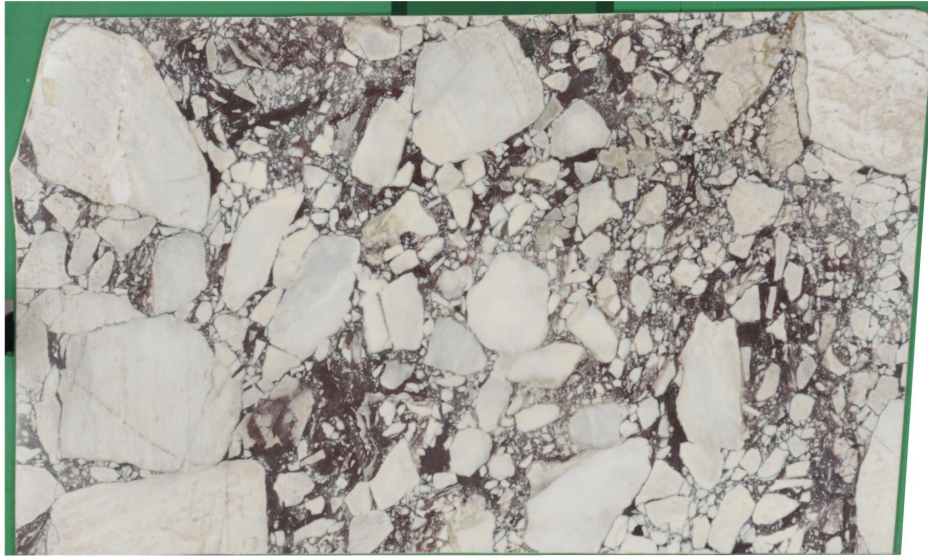

MARBLHOUSS

calacatta monet extra

Slab Details

Material	MARBLE
Size	123" x 74" 62.9ft ²
Thickness	2cm
Inventory ID	calacatta monet extra #3

Marblhouss

Phone: 203-353-9119 Address: 88 Taylor Reed Place, Stamford, CT 06906