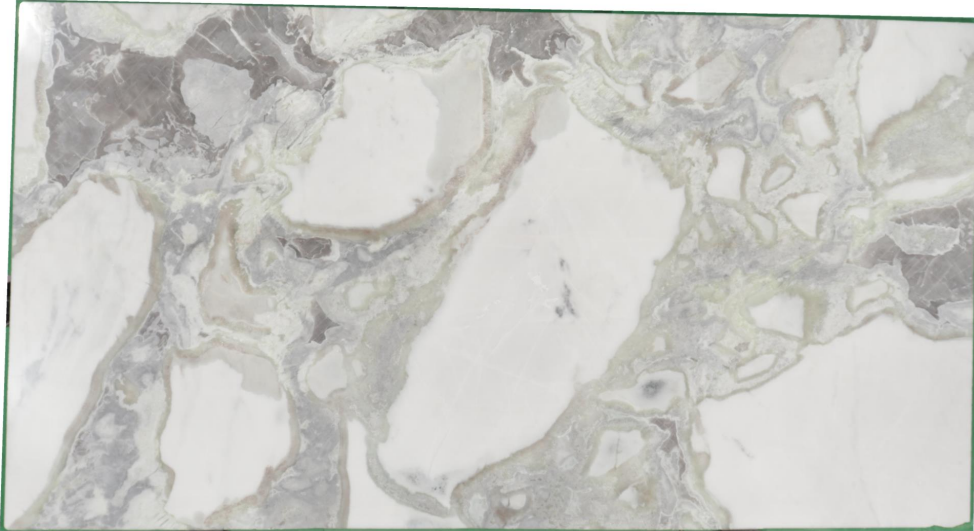

# MARBLHOUSS

oyster blue extra

## Slab Details

---

Material	MARBLE
Size	129" x 70" 62.2ft <sup>2</sup>
Thickness	2cm
Inventory ID	oyster blue extra #9