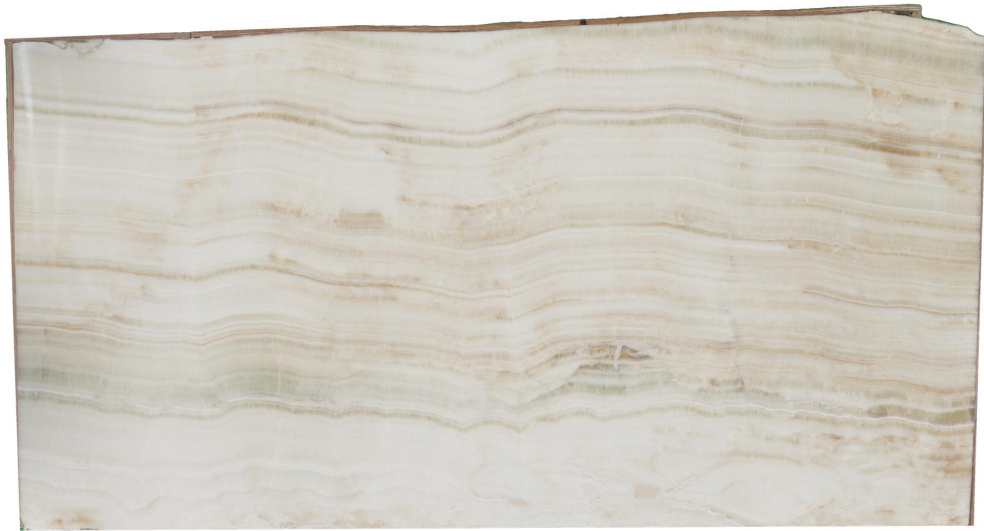

# MARBLHOUSS

## Ivory Onyx

### Slab Details

---

Material	MARBLE
Size	118" x 61" 49.5ft <sup>2</sup>
Thickness	2cm
Inventory ID	Ivory Onyx #10