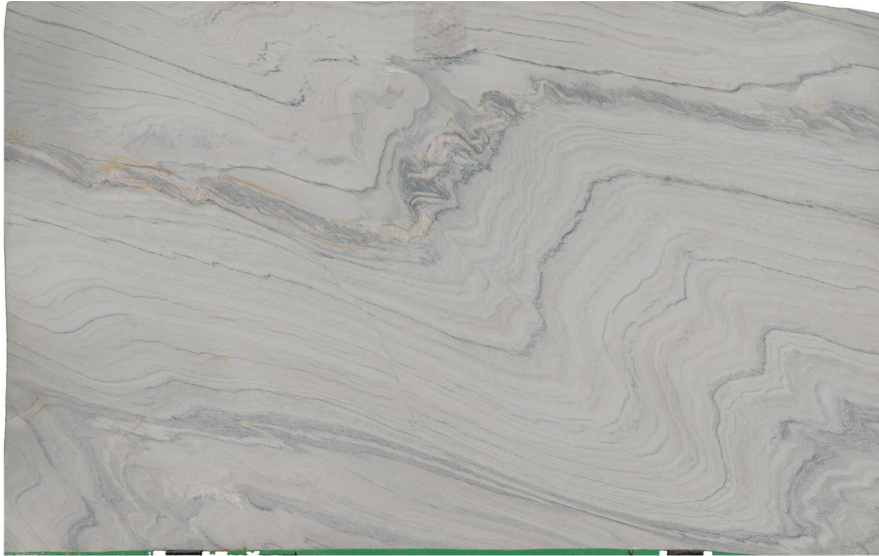

MARBLHOUSS

statuario calacata

Slab Details

Material	MARBLE
Size	140" x 79" 76.6ft ²
Thickness	2cm
Inventory ID	Statuario Calacatta #20

Marblhous

Phone: 203-353-9119 Address: 88 Taylor Reed Place, Stamford, CT 06906