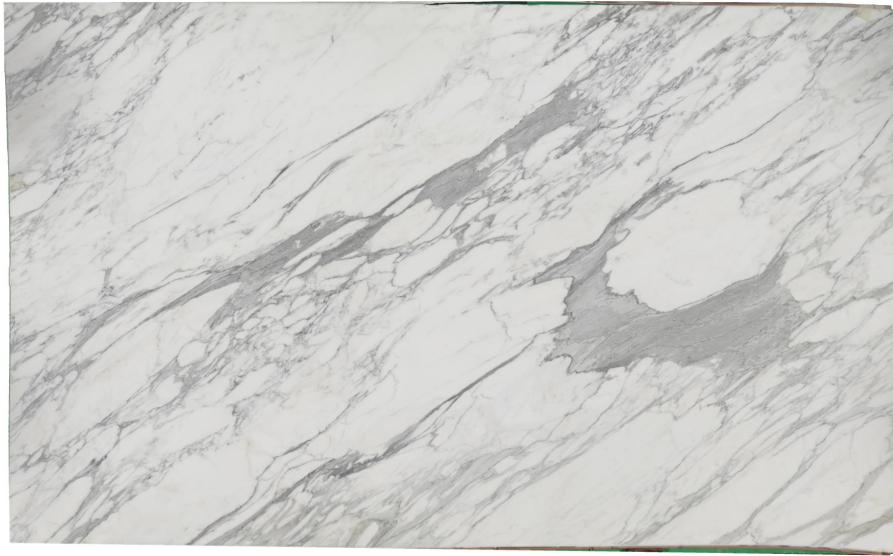

# MARBLHOUSS

statuario calacata

## Slab Details

---

Material	MARBLE
Size	129" x 78" 69.7ft <sup>2</sup>
Thickness	2cm
Inventory ID	Statuario Calacatta #19