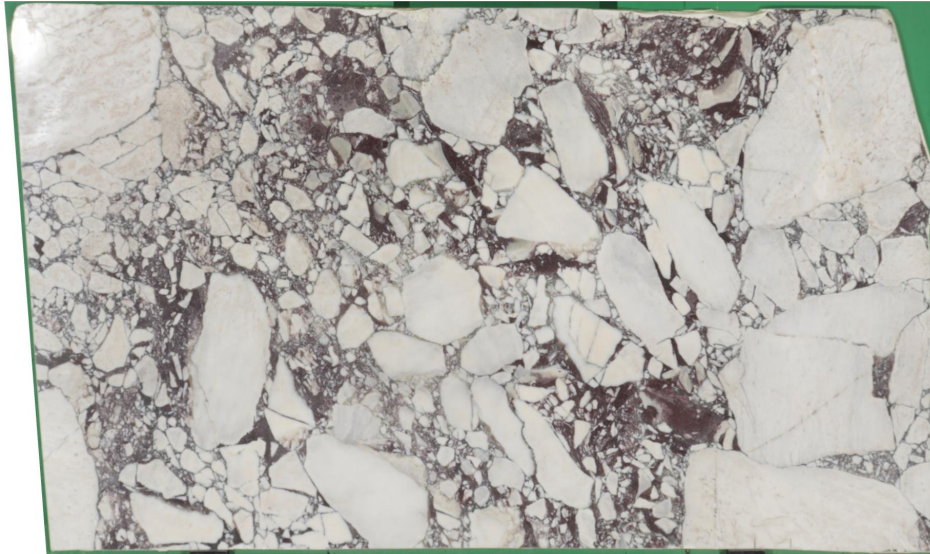

MARBLHOUSS

calacatta monet extra

Slab Details

Material	MARBLE
Size	122" x 74" 62ft ²
Thickness	2cm
Inventory ID	calacatta monet extra #2

Marblhouss

Phone: 203-353-9119 Address: 88 Taylor Reed Place, Stamford, CT 06906