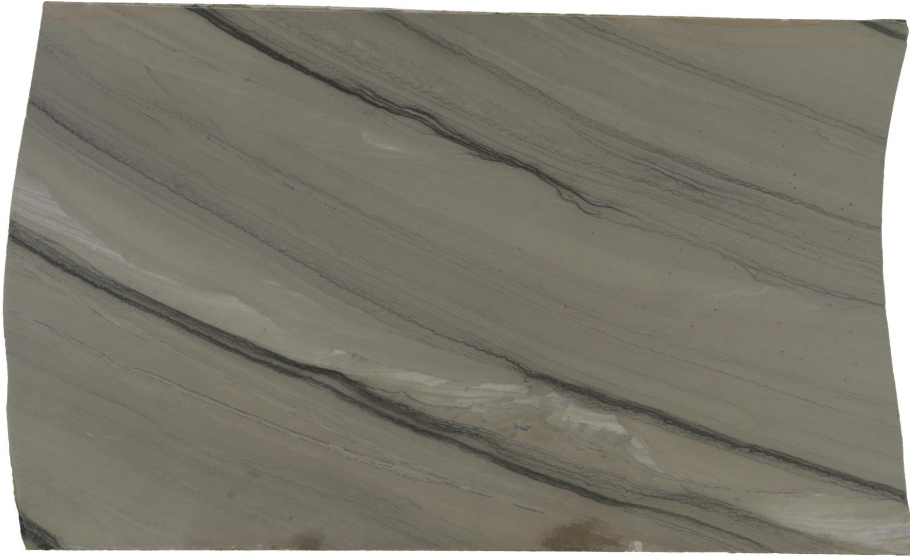

MARBLHOUSS

OSAKA

Slab Details

Material	QUARTZITE
Size	120" x 74" 61.7ft ²
Thickness	3cm
Inventory ID	OSAKA #1

Marblhouss

Phone: 203-353-9119 Address: 88 Taylor Reed Place, Stamford, CT 06906

www.marblhouss.online