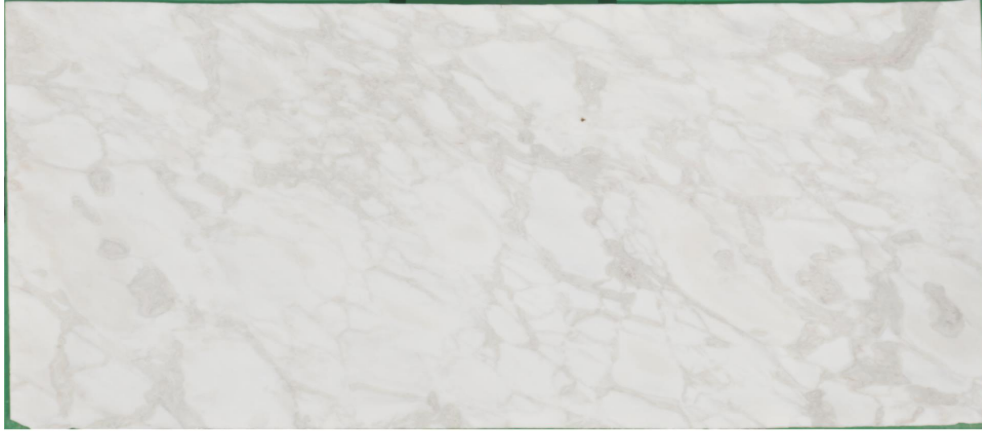

MARBLHOUSS

calacatta rhino

Slab Details

Material	MARBLE
Size	130" x 57" 50.9ft ²
Thickness	2cm
Inventory ID	calacatta rhino #32

Marblhous

Phone: 203-353-9119 Address: 88 Taylor Reed Place, Stamford, CT 06906