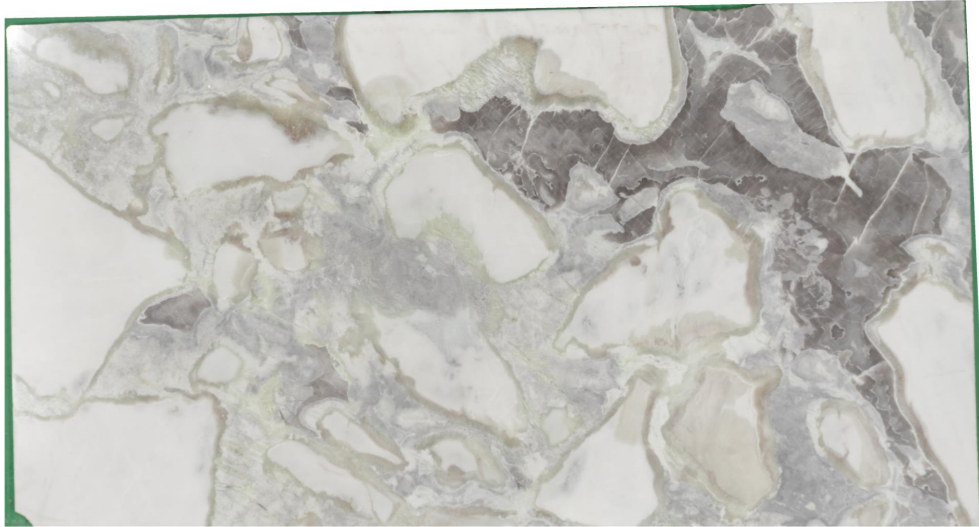

MARBLHOUSS

oyster blue extra

Slab Details

Material	MARBLE
Size	130" x 70" 62.1ft ²
Thickness	2cm
Inventory ID	oyster blue extra #2

Marblhous

Phone: 203-353-9119 Address: 88 Taylor Reed Place, Stamford, CT 06906