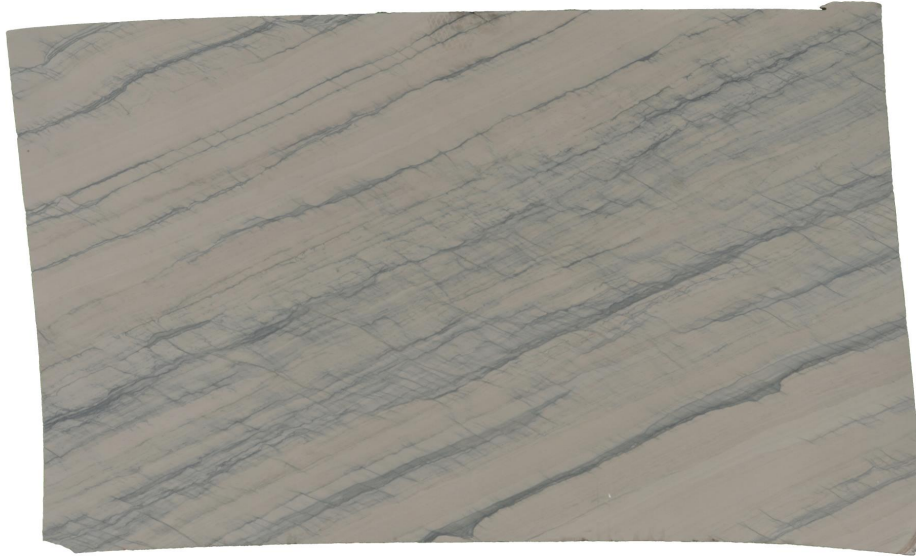

MARBLHOUSS

BLUE JEANS

Slab Details

Material	QUARTZITE
Size	123" x 77" 65.2ft ²
Thickness	3cm
Inventory ID	BLUE JEANS #6

Marblhouss

Phone: 203-353-9119 Address: 88 Taylor Reed Place, Stamford, CT 06906

www.marblhouss.online