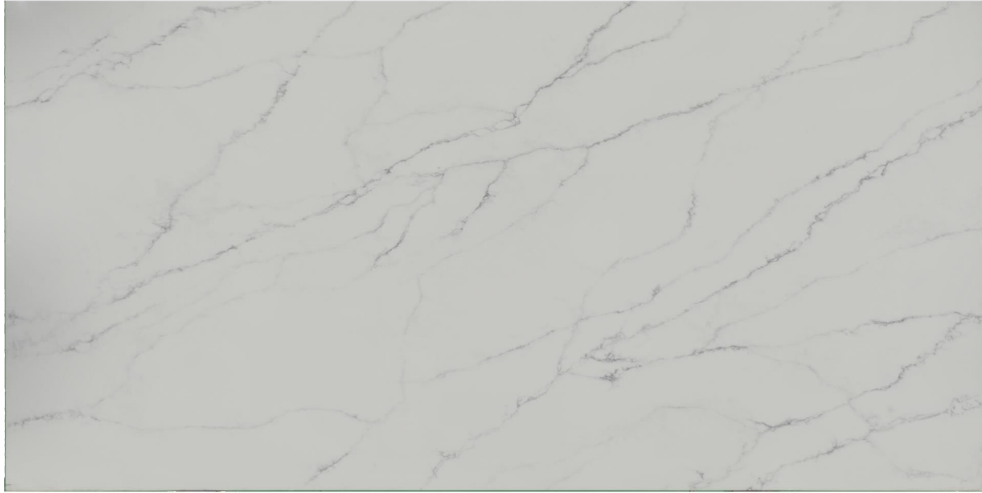

MARBLHOUSS

Nebula Quartz

Slab Details

Material	QUARTZ
Size	126" x 71" 61.9ft ²
Thickness	3cm
Inventory ID	Nebula Quartz #48

Marblhouss

Phone: 203-353-9119 Address: 88 Taylor Reed Place, Stamford, CT 06906

www.marblhouss.online