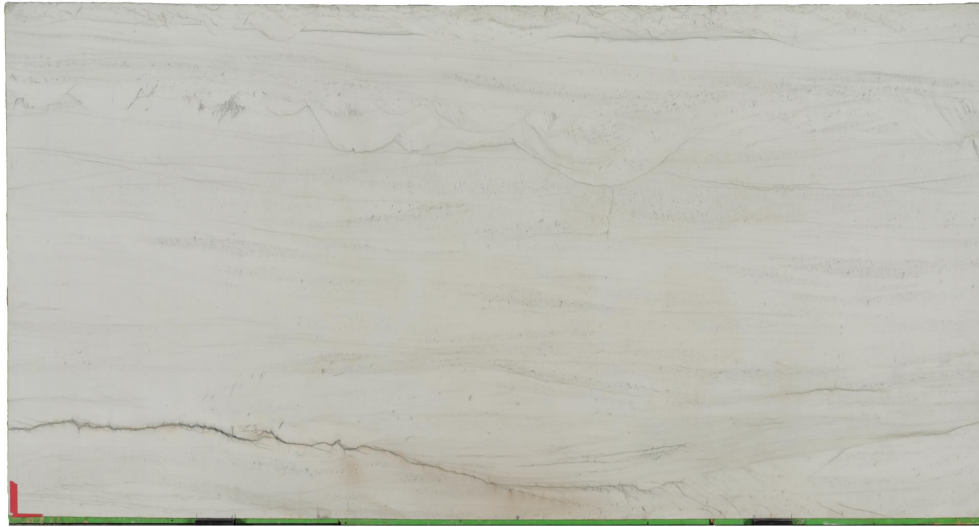

# MARBLHOUSS

## ARIA QUARTZITE

### Slab Details

---

Material	QUARTZITE
Size	125" x 66" 57.5ft <sup>2</sup>
Thickness	2cm
Inventory ID	ARIA QUARTZITE #4