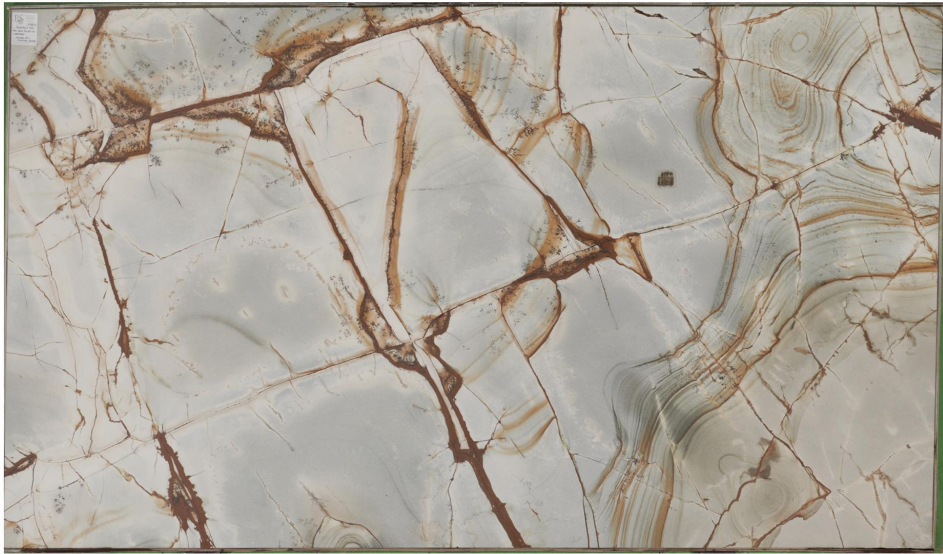

MARBLHOUSS

palomino blue

Slab Details

Material	QUARTZITE
Size	133" x 78" 71.5ft ²
Thickness	3cm
Inventory ID	palomino #3

Marblhouss

Phone: 203-353-9119 Address: 88 Taylor Reed Place, Stamford, CT 06906

www.marblhouss.online