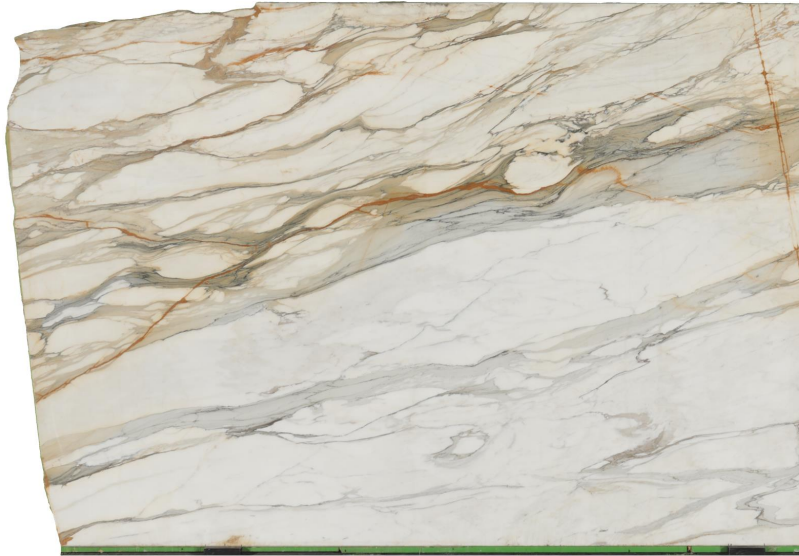

# MARBLHOUSS

## CALACATTA BORGHINI

### Slab Details

---

Material	MARBLE
Size	102" x 74" 51.9ft <sup>2</sup>
Thickness	2cm
Inventory ID	CALA. BORGHINI #3