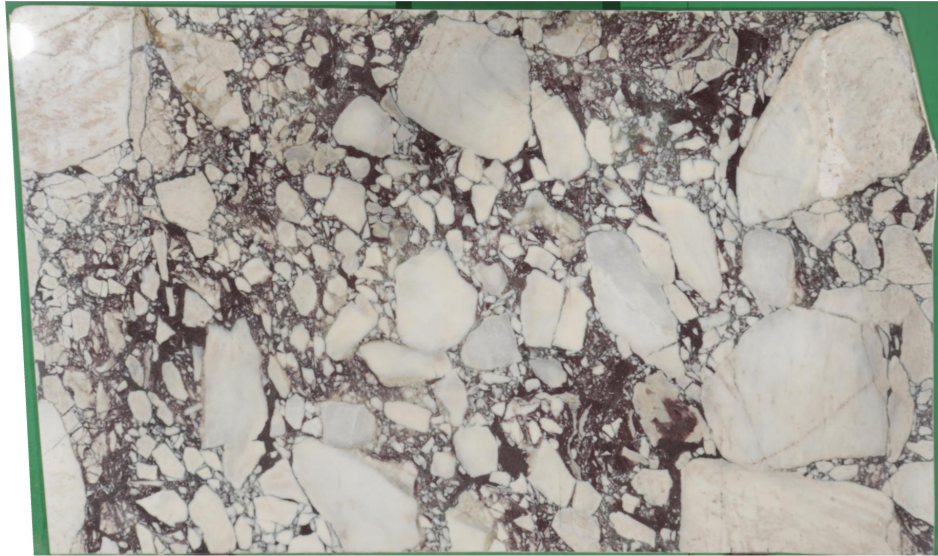

MARBLHOUSS

calacatta monet extra

Slab Details

Material	MARBLE
Size	124" x 74" 62.9ft ²
Thickness	2cm
Inventory ID	calacatta monet extra #4

Marblhouss

Phone: 203-353-9119 Address: 88 Taylor Reed Place, Stamford, CT 06906