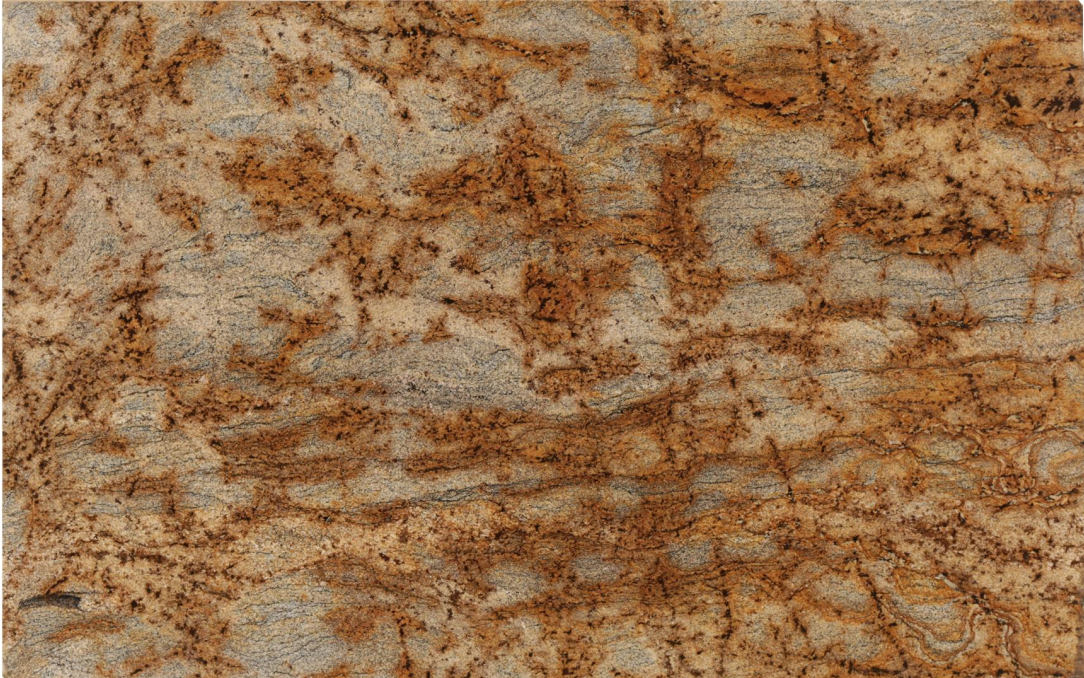

Golden Storm (gr)

Slab Details

Material	Granite
Thickness:	2 cm
Usable Area:	58.6 sq.Ft.
Length:	117.36 in
Width:	73.39 in
Item ID:	Golden Storm (gr)08
Rack:	Rack 1
Lot:	3053

Marble Palace

Phone: 209-462-1700 Address: 711 S San Joaquin St Stockton, CA 95203
