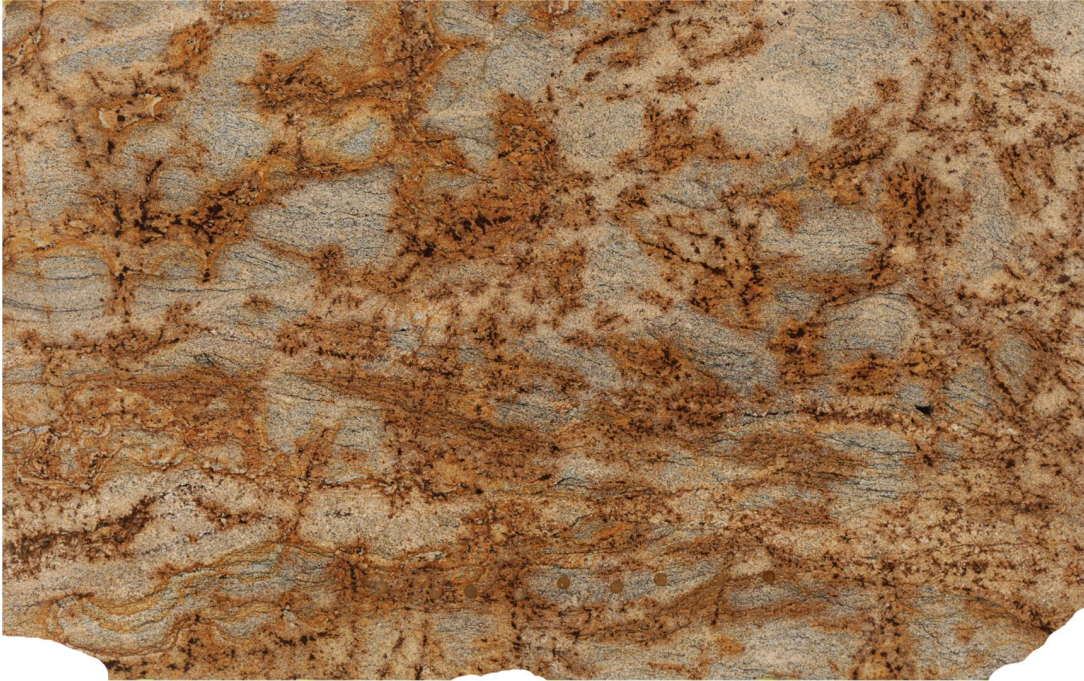

Golden Storm (gr)

Slab Details

Material	Granite
Thickness:	2 cm
Usable Area:	53.3 sq.Ft.
Length:	117.12 in
Width:	73.3 in
Item ID:	Golden Storm (gr)01
Rack:	Rack 1
Lot:	3052

Marble Palace

Phone: 209-462-1700 Address: 711 S San Joaquin St Stockton, CA 95203
