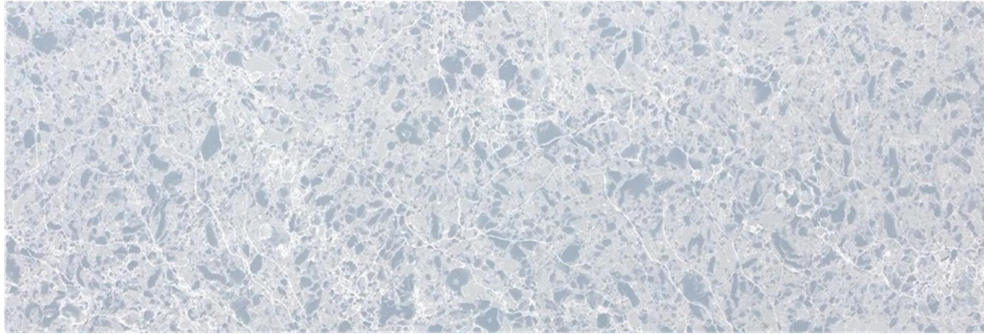

Ribera

Slab Details

Material	LX Hausys
Thickness:	3 cm
Usable Area:	18 sq.Ft.
Length:	97.26 in
Width:	32.85 in
Item ID:	17816-1
Rack:	Lot D

<http://kwcountertop.com>