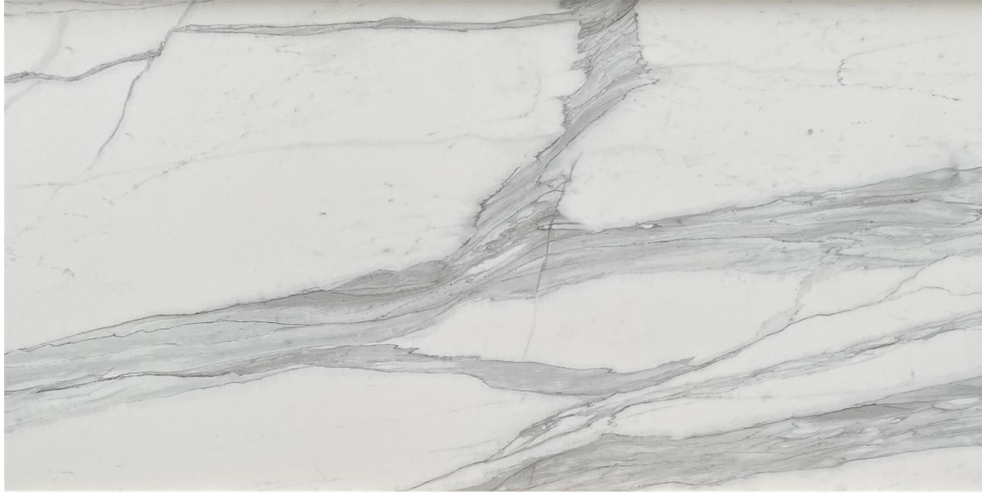

## Tuscany White (Sintered Stone)

### Slab Details

---

Material	Leyastone
Thickness:	2 cm
Usable Area:	53.5 sq.Ft.
Length:	126 in
Width:	62.95 in
Item ID:	21450
Rack:	Lot G