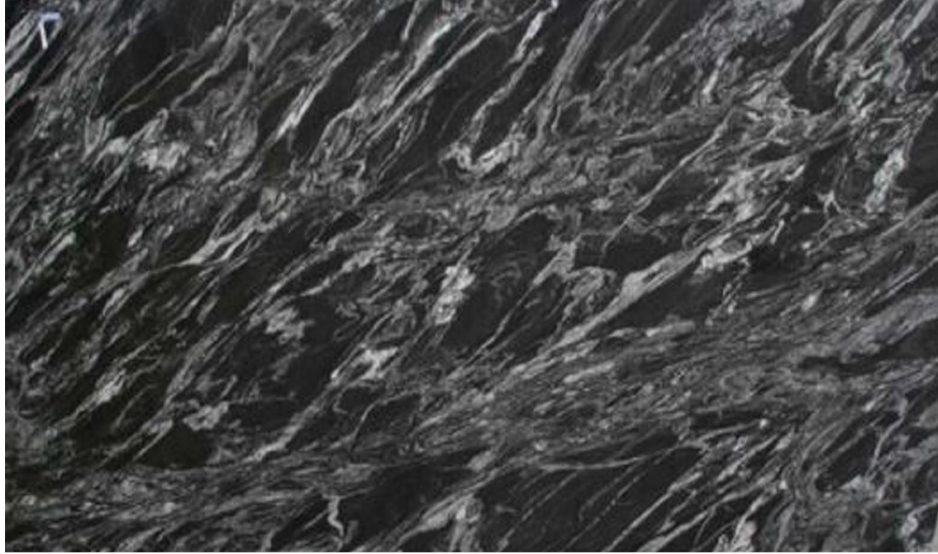

Silver Waves Polished

Slab Details

Material	RG Stone
Thickness:	3 cm
Usable Area:	73.7 sq.Ft.
Length:	136 in
Width:	79.95 in
Item ID:	21744
Rack:	Lot G

KW Countertop

Phone: +1 519-894-1991 Address: 149 Manitou Drive, Kitchener Ontario N2C 1L4