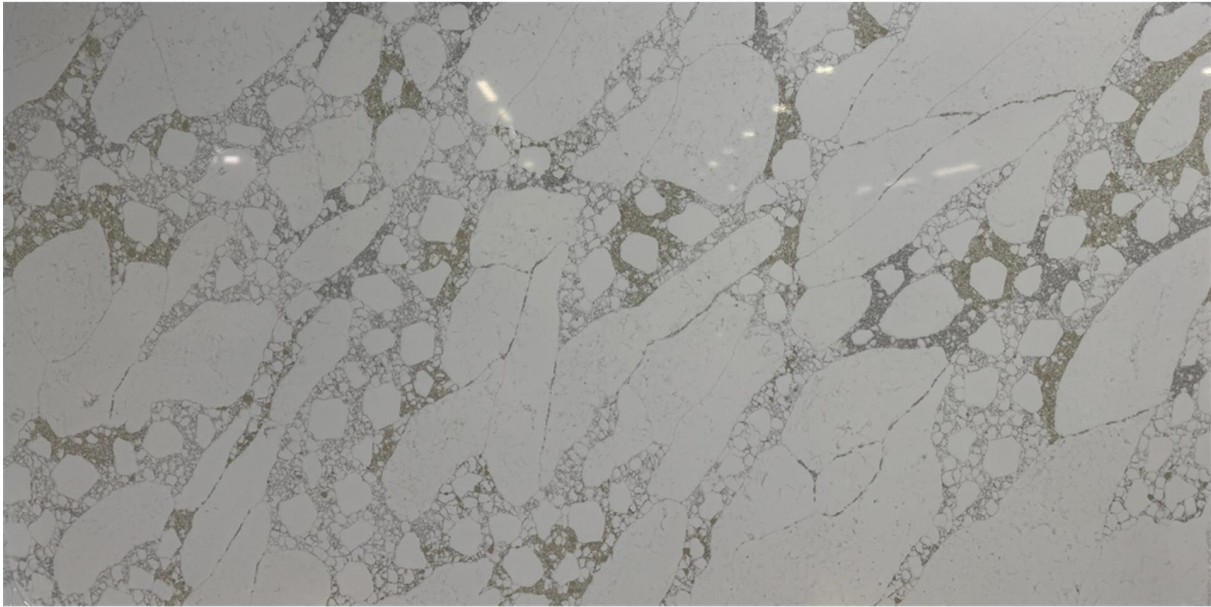

Viola

Slab Details

Material	Leyastone
Thickness:	3 cm
Usable Area:	53.5 sq.Ft.
Length:	126 in
Width:	62.95 in
Item ID:	29801
Rack:	Lot G

KW Countertop

Phone: +1 519-894-1991 Address: 149 Manitou Drive, Kitchener Ontario N2C 1L4