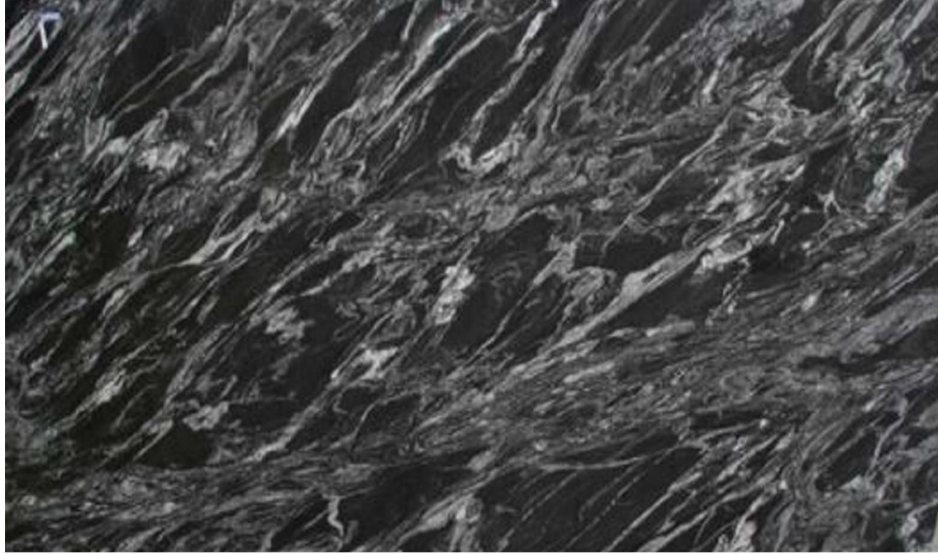

Silver Waves Polished

Slab Details

Material	RG Stone
Thickness:	3 cm
Usable Area:	73.7 sq.Ft.
Length:	136 in
Width:	79.95 in
Item ID:	21745
Rack:	Lot G

KW Countertop

Phone: +1 519-894-1991 Address: 149 Manitou Drive, Kitchener Ontario N2C 1L4