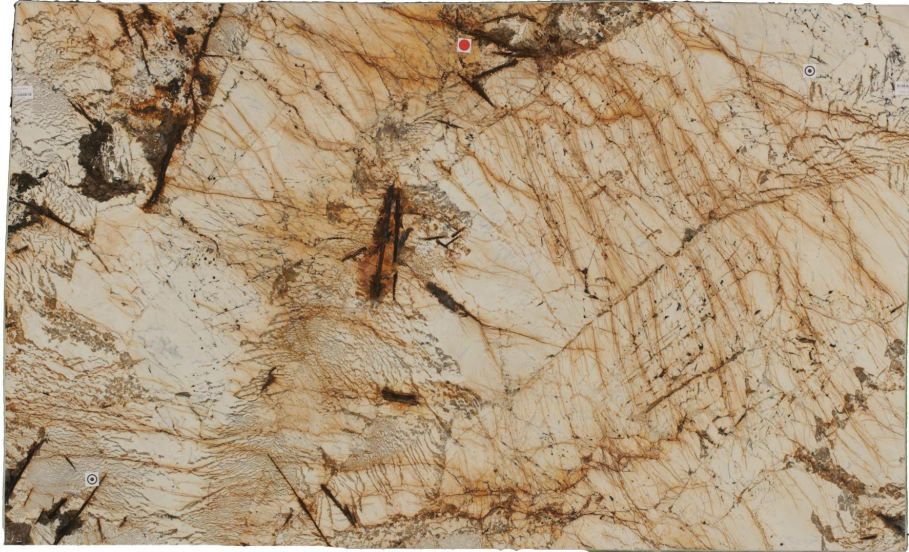

Blanc Du Blanc

Slab Details

Material	Quartzite
Size	134" x 81" 0ft ²
Thickness	3cm
Inventory ID	1308229

KG STEVENS

Phone: 262-432-1060 Address: 11100 W. Silver Spring Road, Milwaukee, WI 53225

kgstevens.com