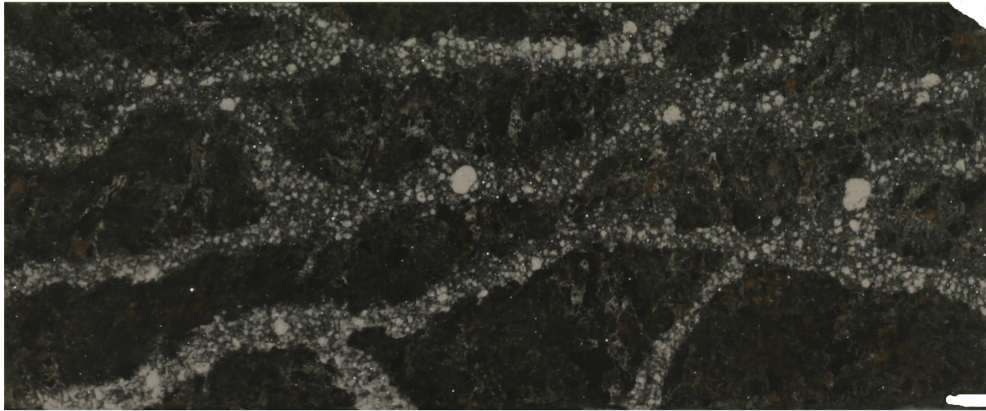

Ellesmere

Slab Details

Material	Cambria
Usable Area	14.6 ft ²
Width	75.91"
Height	31.48"
Thickness	3 cm
Inventory ID	9418

KB Surfaces

Phone: 401.727.6792 Address: 20 Providence Pike North Smithfield, RI 02896