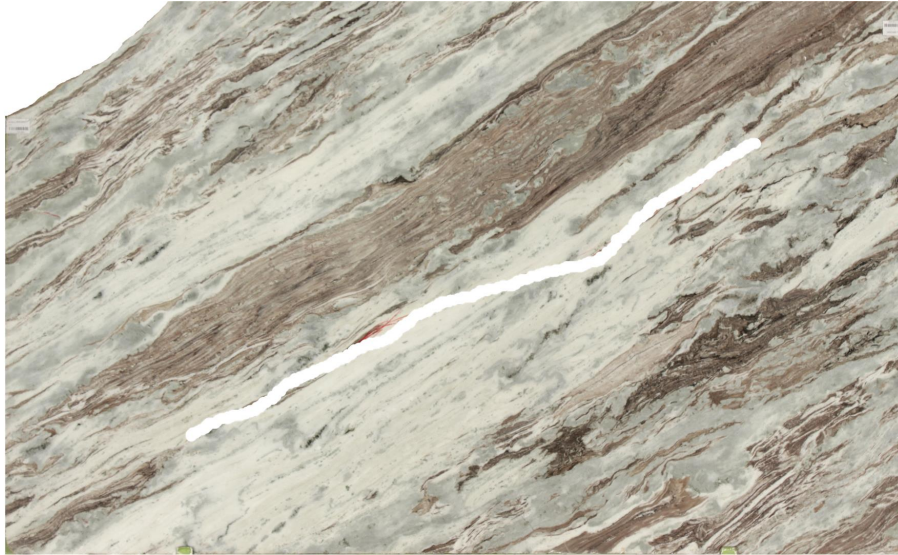

Fantasy Brown

Slab Details

Material	Granite
Usable Area	15.1 ft ²
Width	119.31"
Height	73.36"
Thickness	3 cm
Inventory ID	9790

KB Surfaces

Phone: 401.727.6792 Address: 20 Providence Pike North Smithfield, RI 02896