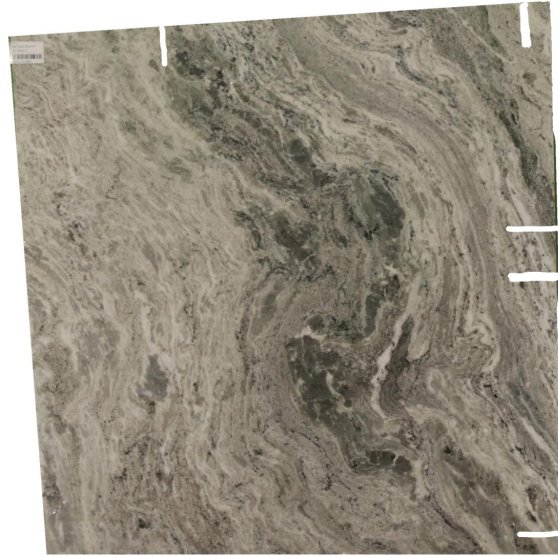

Fantasy Brown

Slab Details

Material	Granite
Usable Area	13.1 ft ²
Width	49.63"
Height	49.3"
Thickness	3 cm
Inventory ID	26647

KB Surfaces

Phone: 401.727.6792 Address: 20 Providence Pike North Smithfield, RI 02896