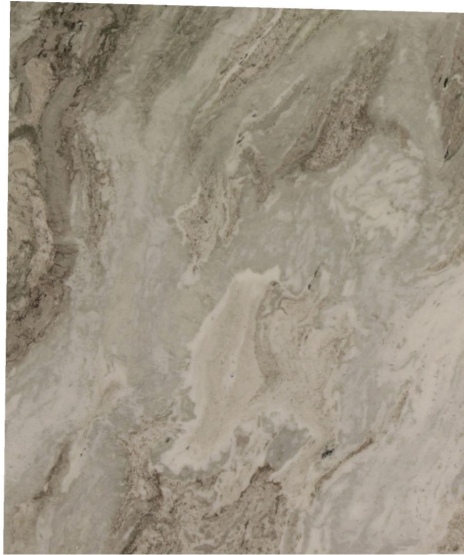

Fantasy Brown

Slab Details

Material	Granite
Usable Area	10.4 ft ²
Width	36.49"
Height	43.09"
Thickness	3 cm
Inventory ID	25869

KB Surfaces

Phone: 401.727.6792 Address: 20 Providence Pike North Smithfield, RI 02896