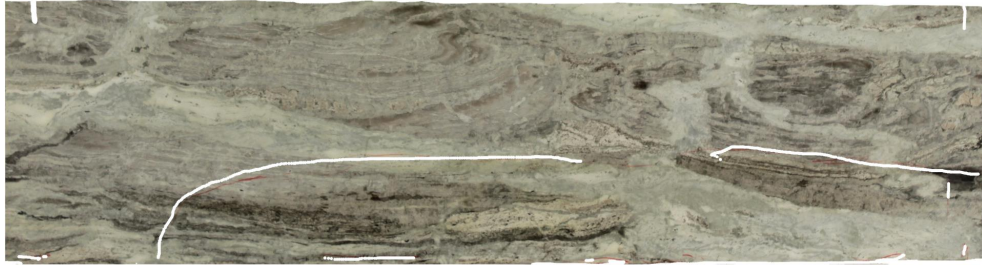

## Fantasy Brown

### Slab Details

---

Material	Granite
Usable Area	9.1 ft <sup>2</sup>
Width	120.07"
Height	32.36"
Thickness	3 cm
Inventory ID	20328

KB Surfaces

Phone: 401.727.6792 Address: 20 Providence Pike North Smithfield, RI 02896