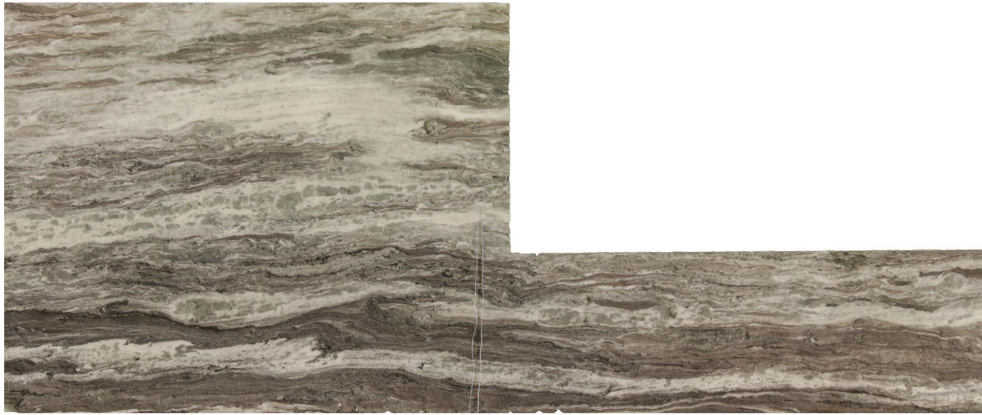

## Fantasy Brown

### Slab Details

---

Material	Granite
Usable Area	28.4 ft <sup>2</sup>
Width	119.47"
Height	49.84"
Thickness	3 cm
Inventory ID	23431

KB Surfaces

Phone: 401.727.6792 Address: 20 Providence Pike North Smithfield, RI 02896