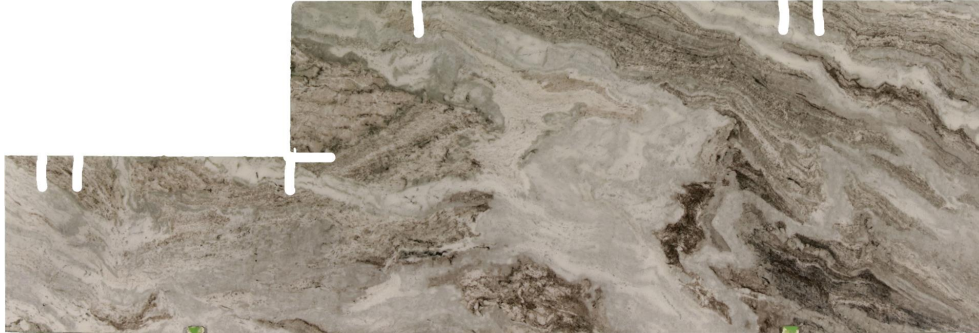

Fantasy Brown

Slab Details

Material	Granite
Usable Area	24 ft ²
Width	119.1"
Height	40.49"
Thickness	3 cm
Inventory ID	24658

KB Surfaces

Phone: 401.727.6792 Address: 20 Providence Pike North Smithfield, RI 02896