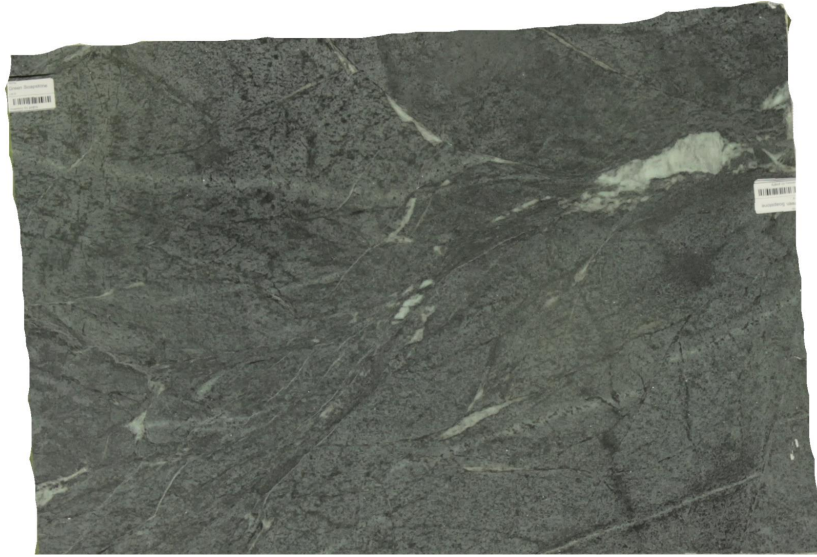

Green Soapstone

Slab Details

| | |
|--------------|-------------------------------|
| Material | Granite |
| Size | 47" x 32" 10.4ft ² |
| Thickness | 3 cm |
| Inventory ID | 21597 |

KB Surfaces

Phone: 401.727.6792 Address: 20 Providence Pike North Smithfield, RI 02896